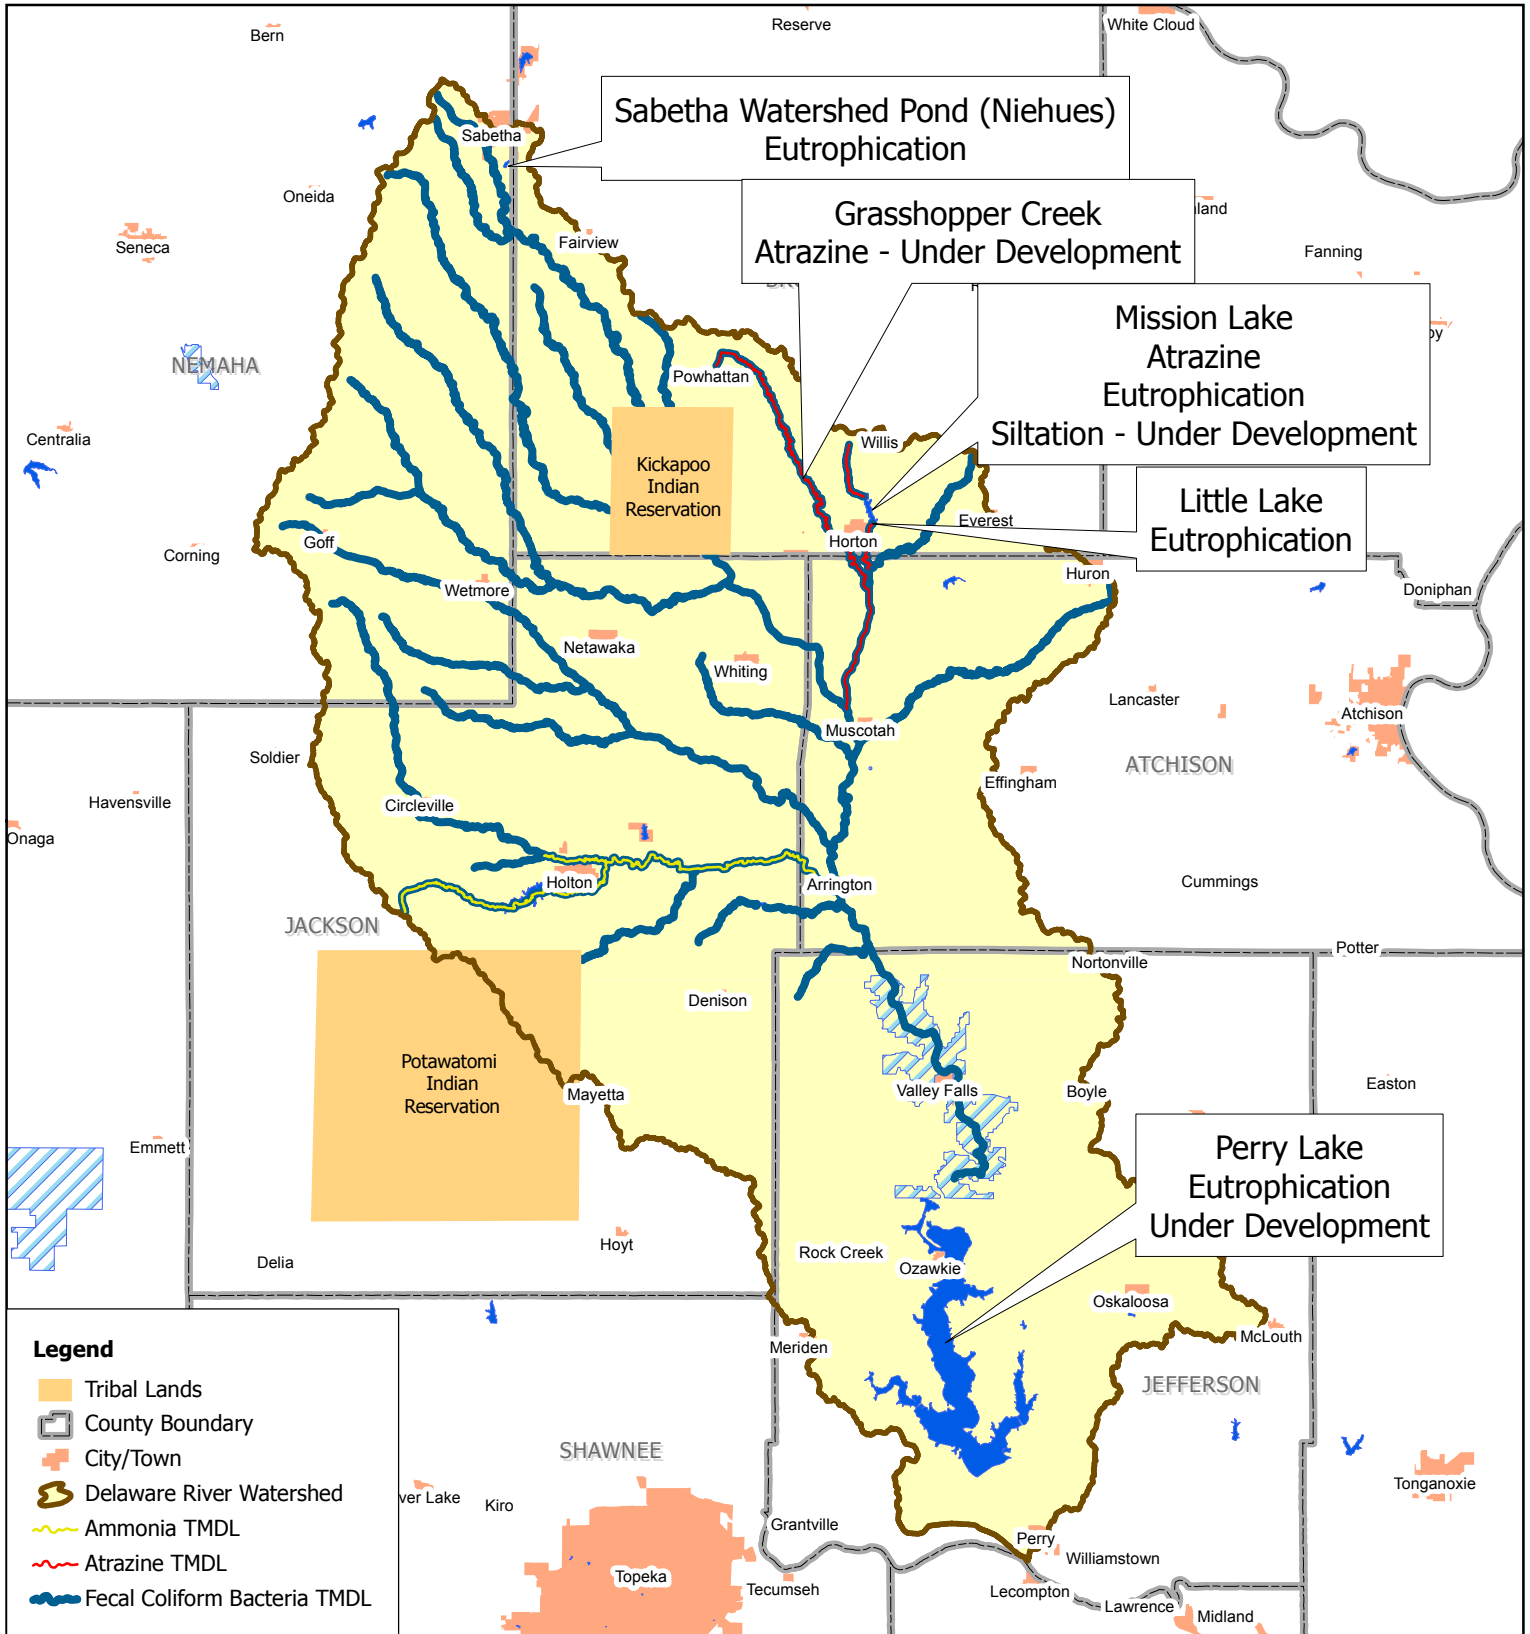

Delaware River Watershed TMDL Streams and Lakes

The purpose of this publication is to illustrate general watershed conditions in the state of Kansas. This map product is provided without representation or implied or expressed warranty of accuracy and is intended for watershed planning purposes only. The originating agency is not responsible for publication or use of this product for any other purpose. This product may be corrected or updated as necessary without prior notification.